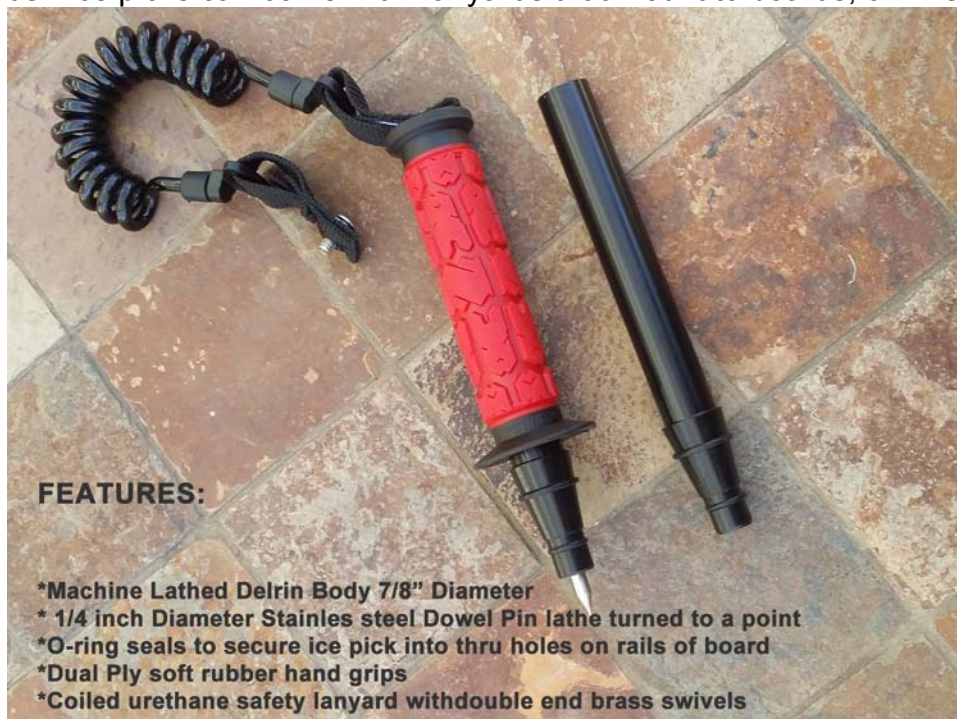

Extractor Rescue Sleds
1776 Country Lane Escondido, CA 92025 USA
Tel. 1-760-809-0355 Fax 1-760-432-0646
Email: xmandan@extractorsled.com
Website: www.extractorsled.com

ICE PICKS

Extractor makes heavy duty MX Grip Style Ice picks to compliment our RIVERx Ice/Water Rescue boards. Ice picks can come with Lanyards that mount to boards, or wrist lanyards.

FEATURES:

- *Machine Lathed Delrin Body 7/8" Diameter
- * 1/4 inch Diameter Stainless steel Dowel Pin lathe turned to a point
- *O-ring seals to secure ice pick into thru holes on rails of board
- *Dual Ply soft rubber hand grips
- *Coiled urethane safety lanyard with double end brass swivels